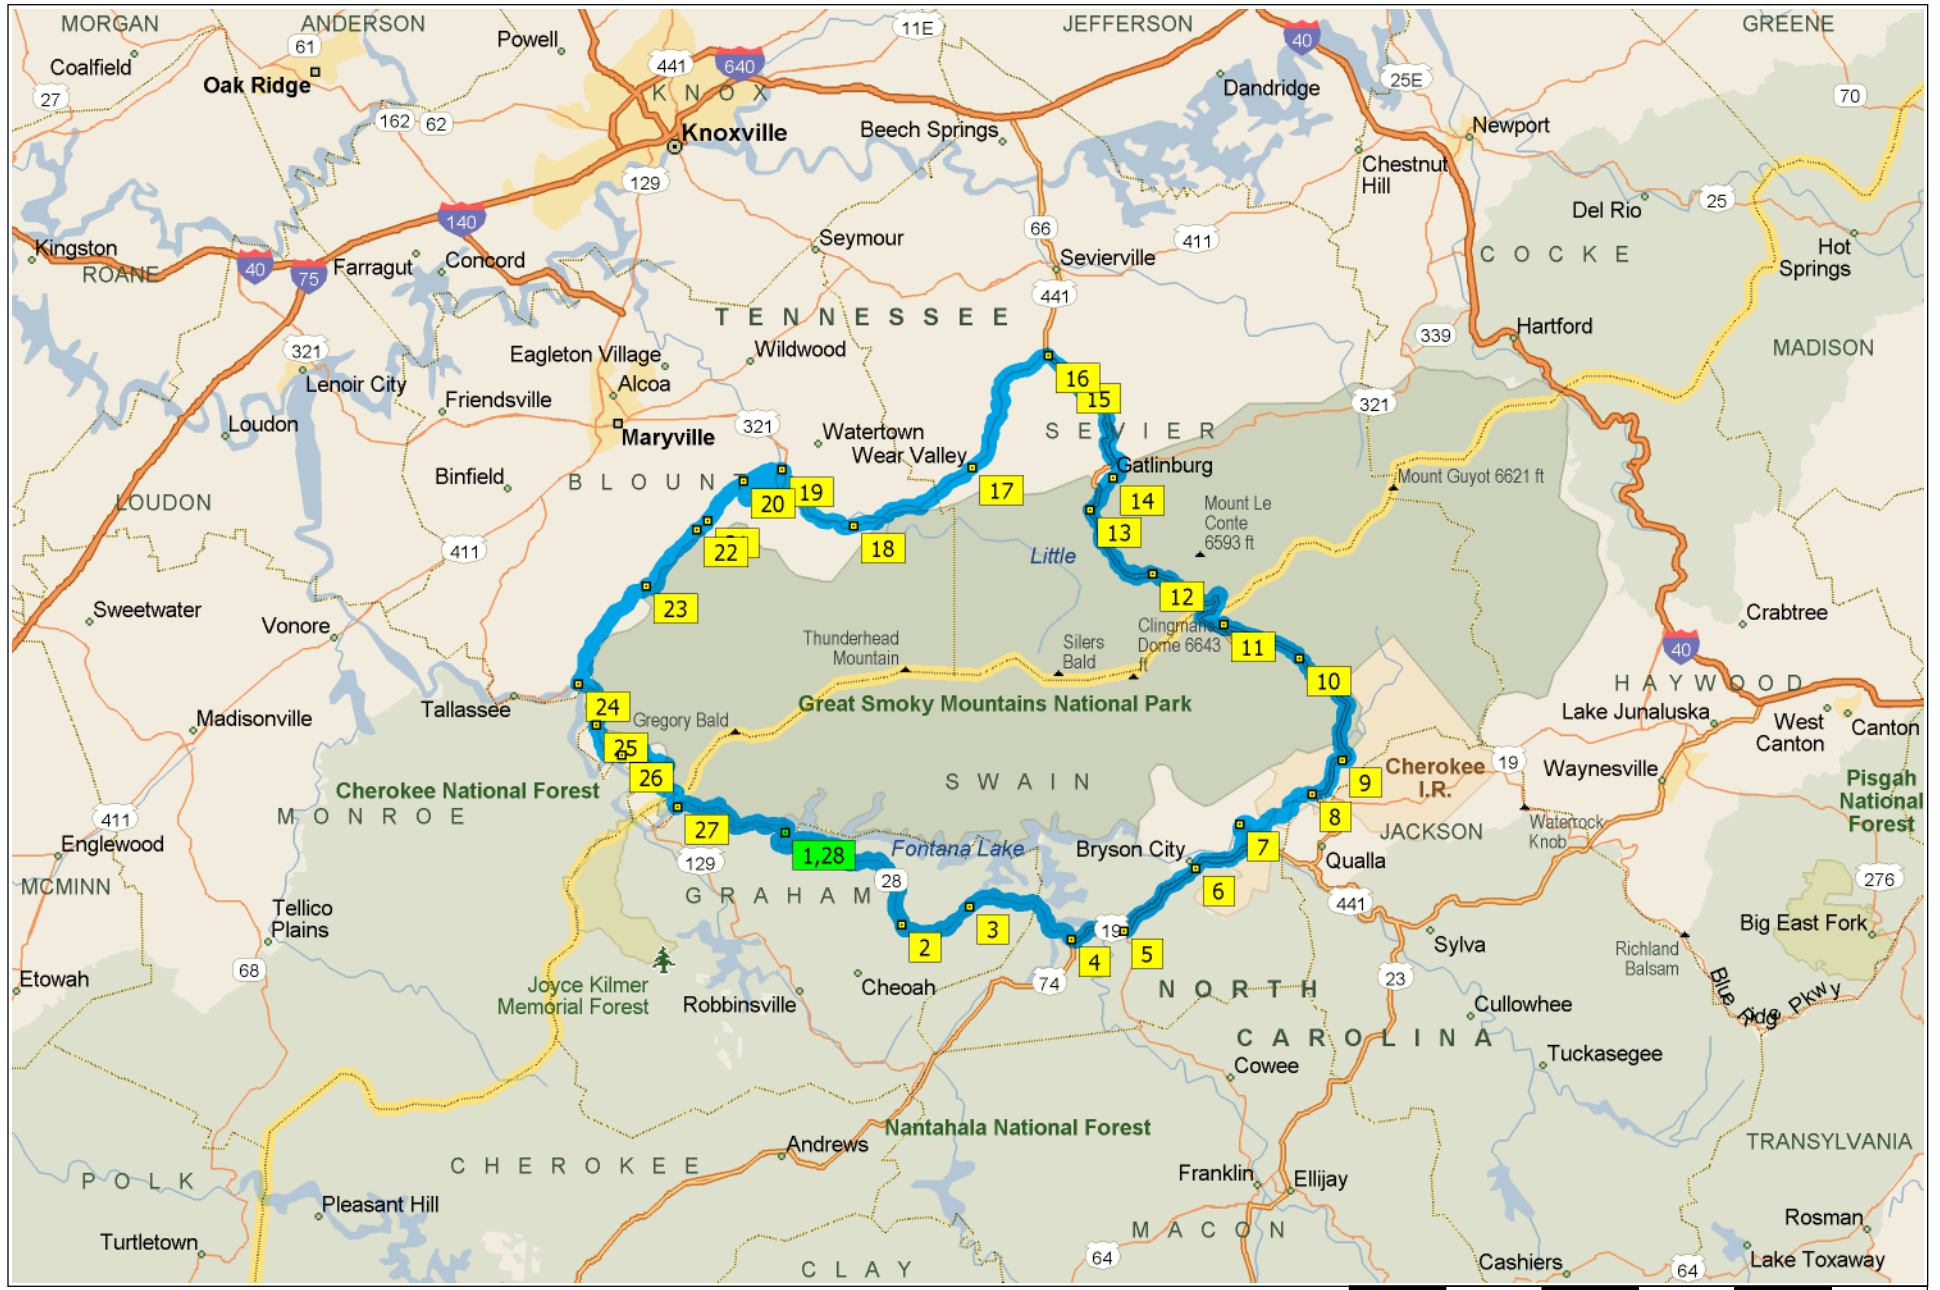

XFire Route - Dragon Run (Northern Route - 2)

0 mi 10 20 30

Copyright © and (P) 1988–2008 Microsoft Corporation and/or its suppliers. All rights reserved. <http://www.microsoft.com/streets/>
Certain mapping and direction data © 2008 NAVTEQ. All rights reserved. The Data for areas of Canada includes information taken with permission from Canadian authorities, including: © Her Majesty the Queen in Right of Canada, © Queen's Printer for Ontario. NAVTEQ and NAVTEQ ON BOARD are trademarks of NAVTEQ. © 2008 Tele Atlas North America, Inc. All rights reserved. Tele Atlas and Tele Atlas North America are trademarks of Tele Atlas, Inc. © 2008 by Applied Geographic Systems. All rights reserved.